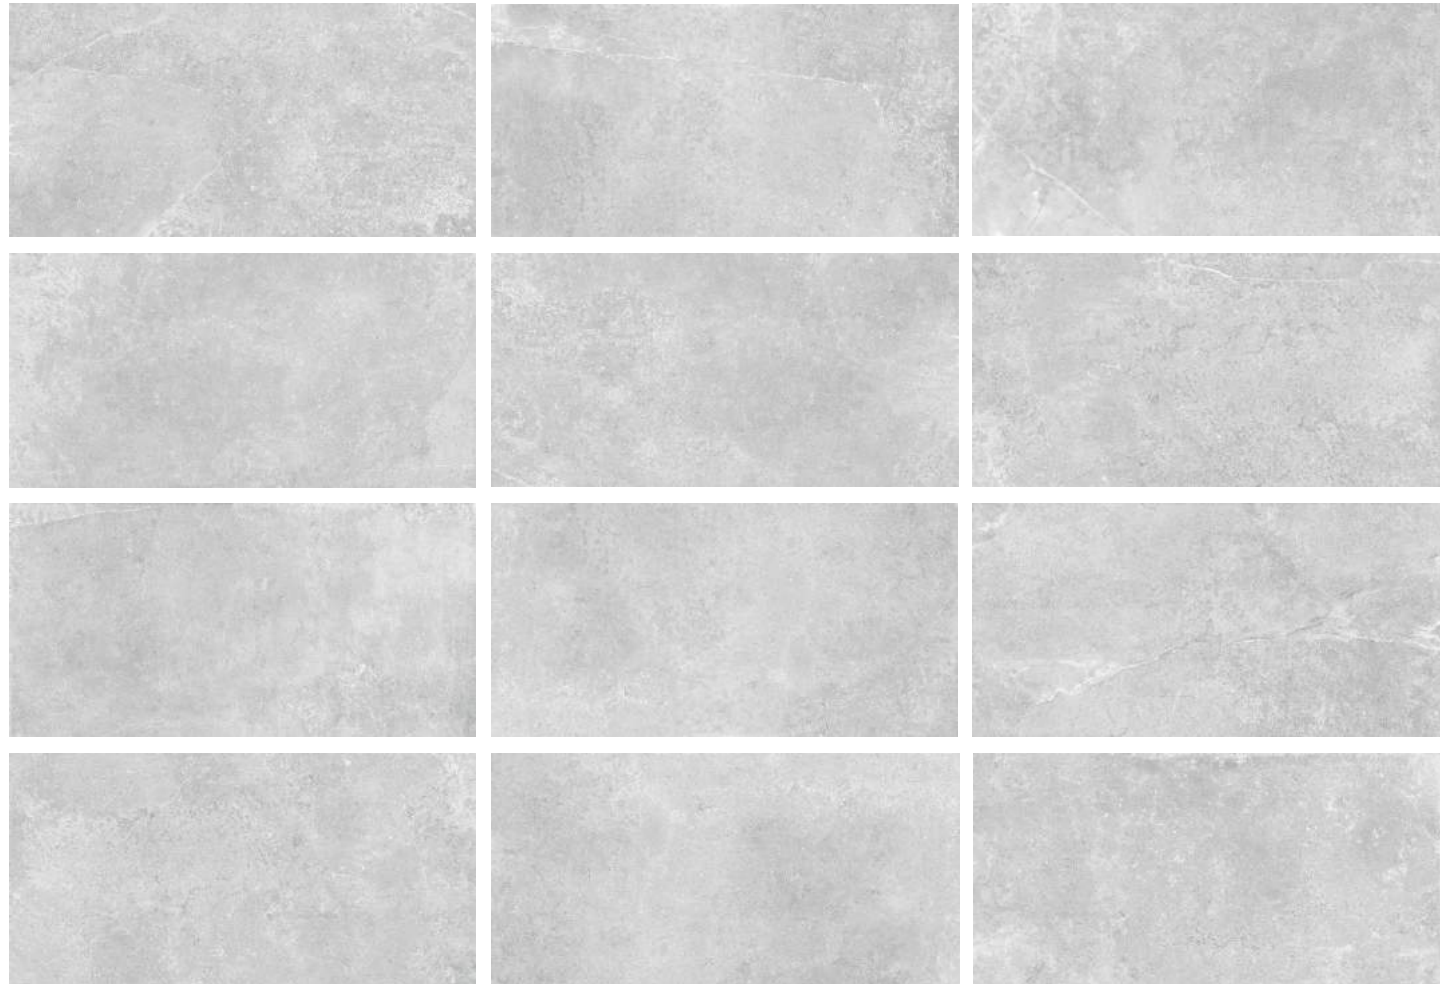

60 X 120 / 75 X 150