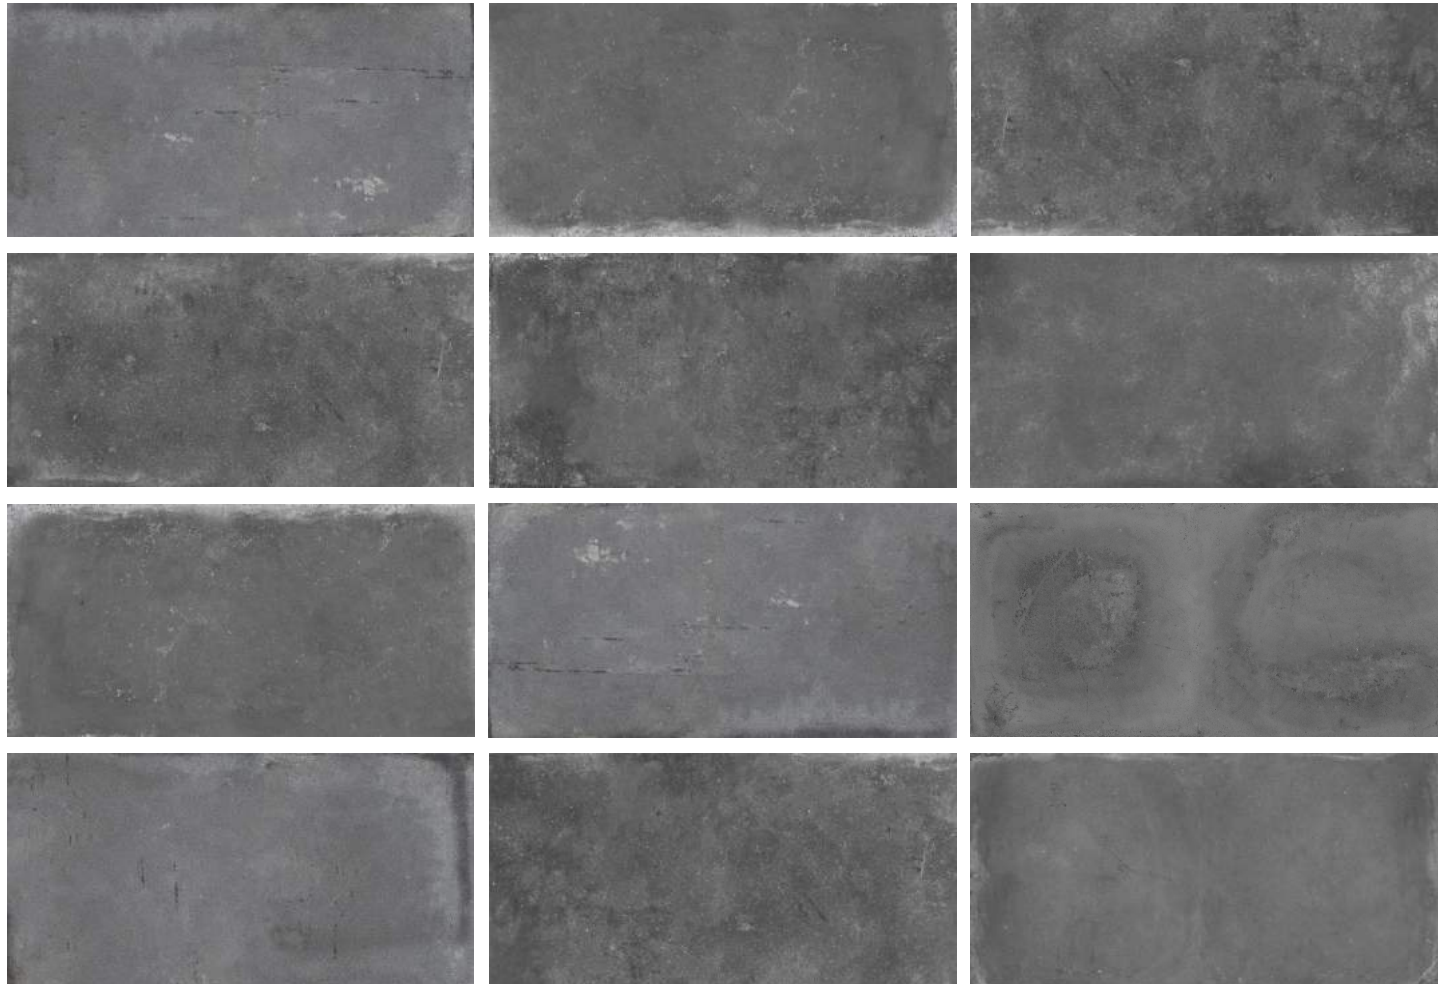

PORCELAIN TILES

RECTIFIED

FLOOR TILES

WALL TILES

SILK NATURAL

TILES WITH MODERATE SHADE VARIATION

FROST RESISTANT

60 X 120 / 75 X 150