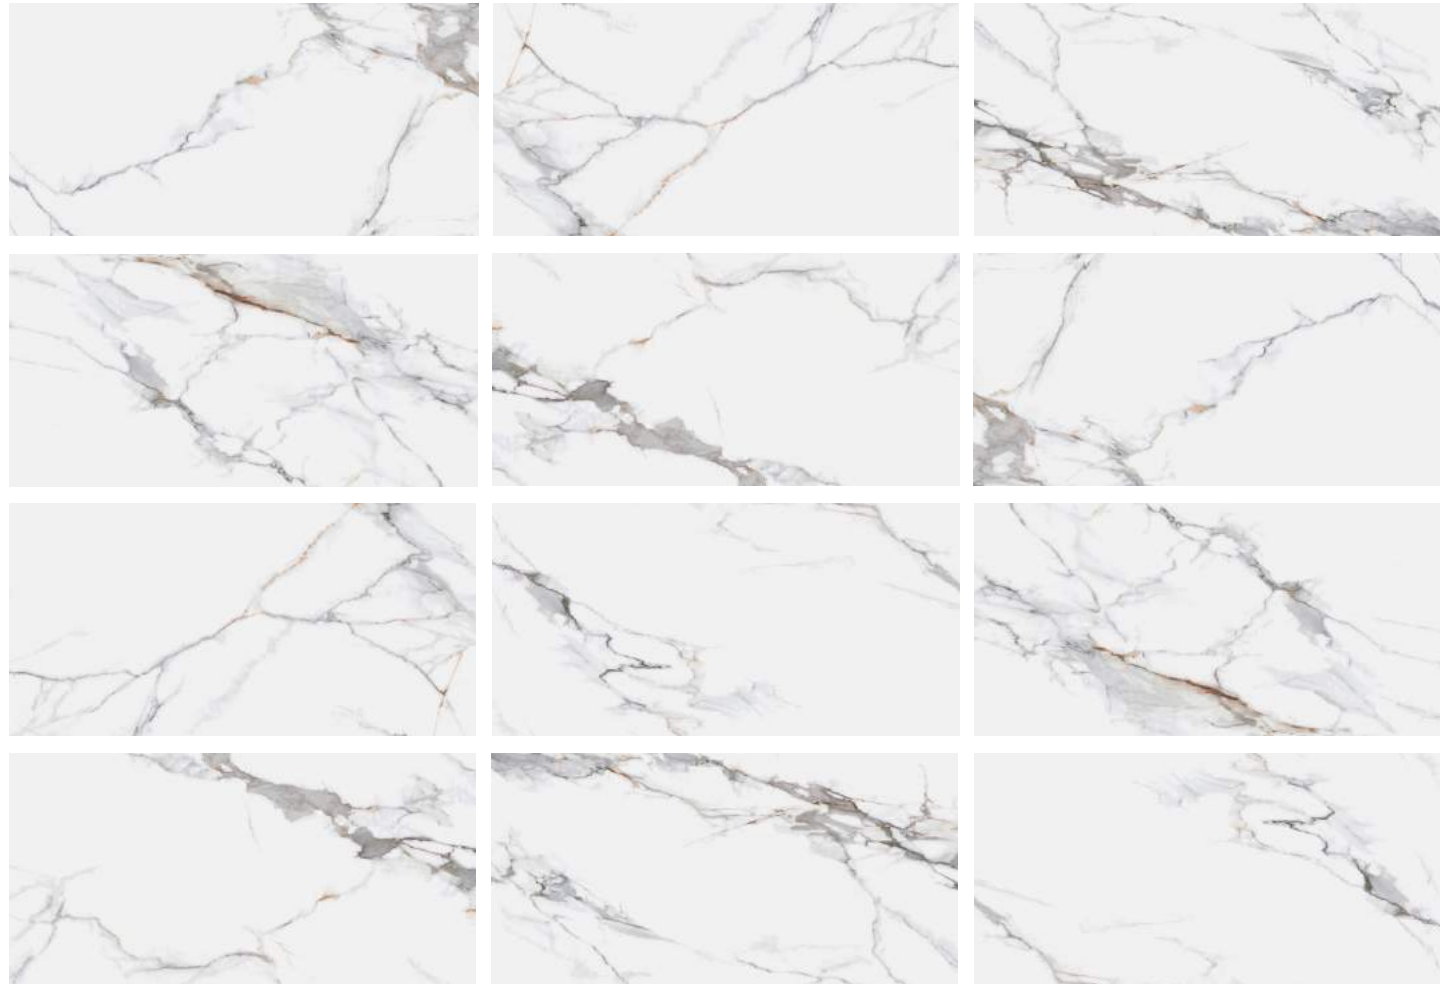

SHINY

TILES WITH
SLIGHT SHADE
VARIATION

FROST RESISTANT

60 X 120 / 75 X 150

INVISIBLE SOLID

SHINY

PORCELAIN TILES

RECTIFIED