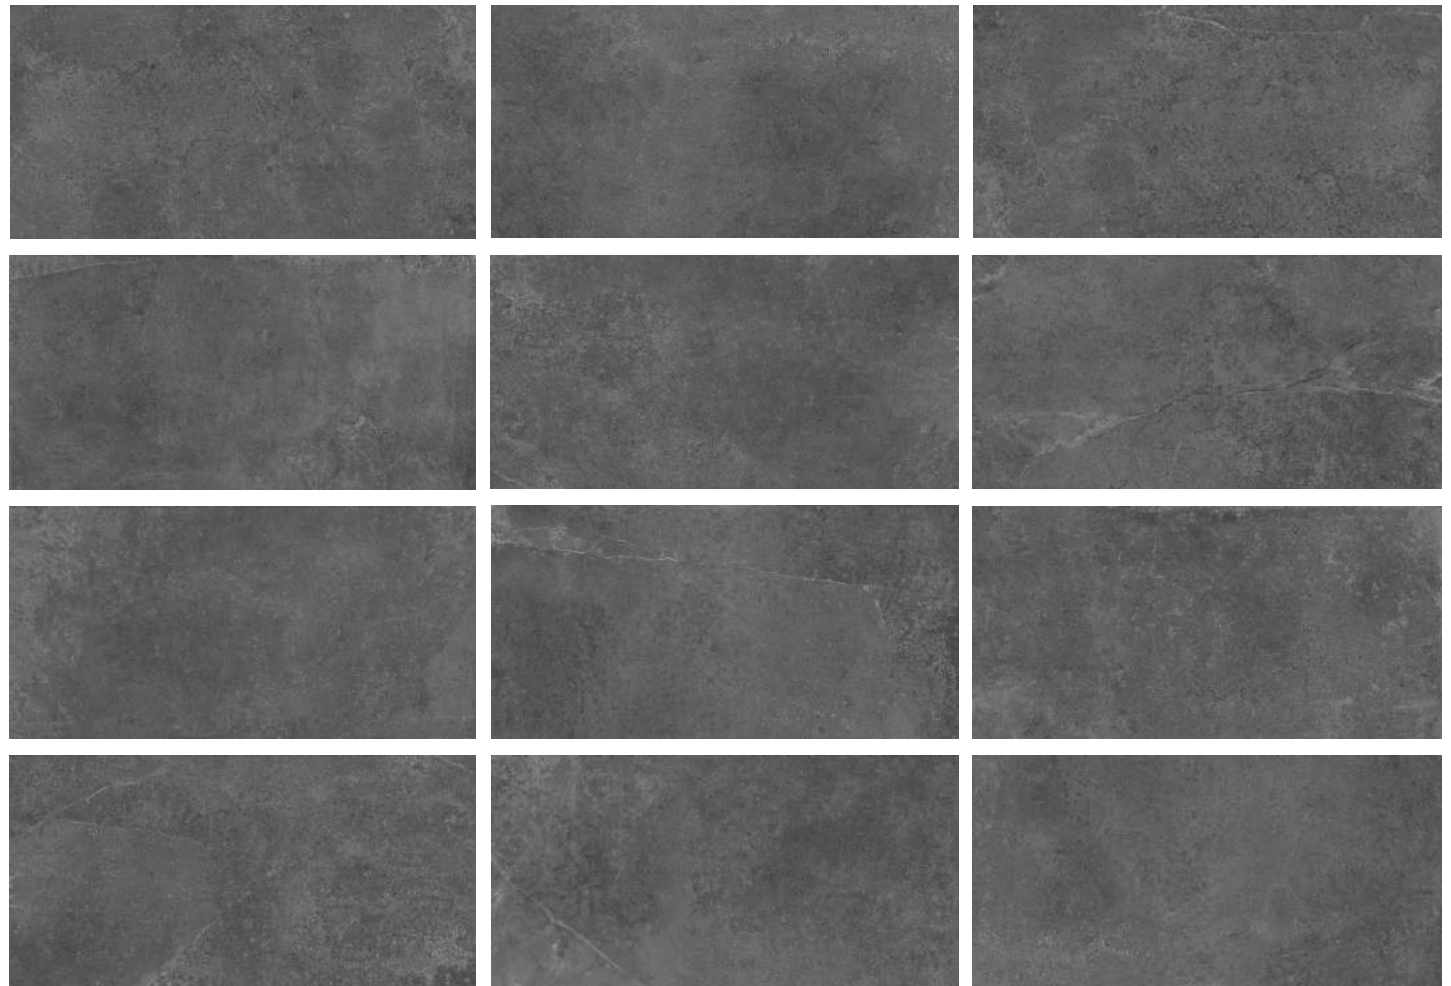

60 X 120 / 75 X 150